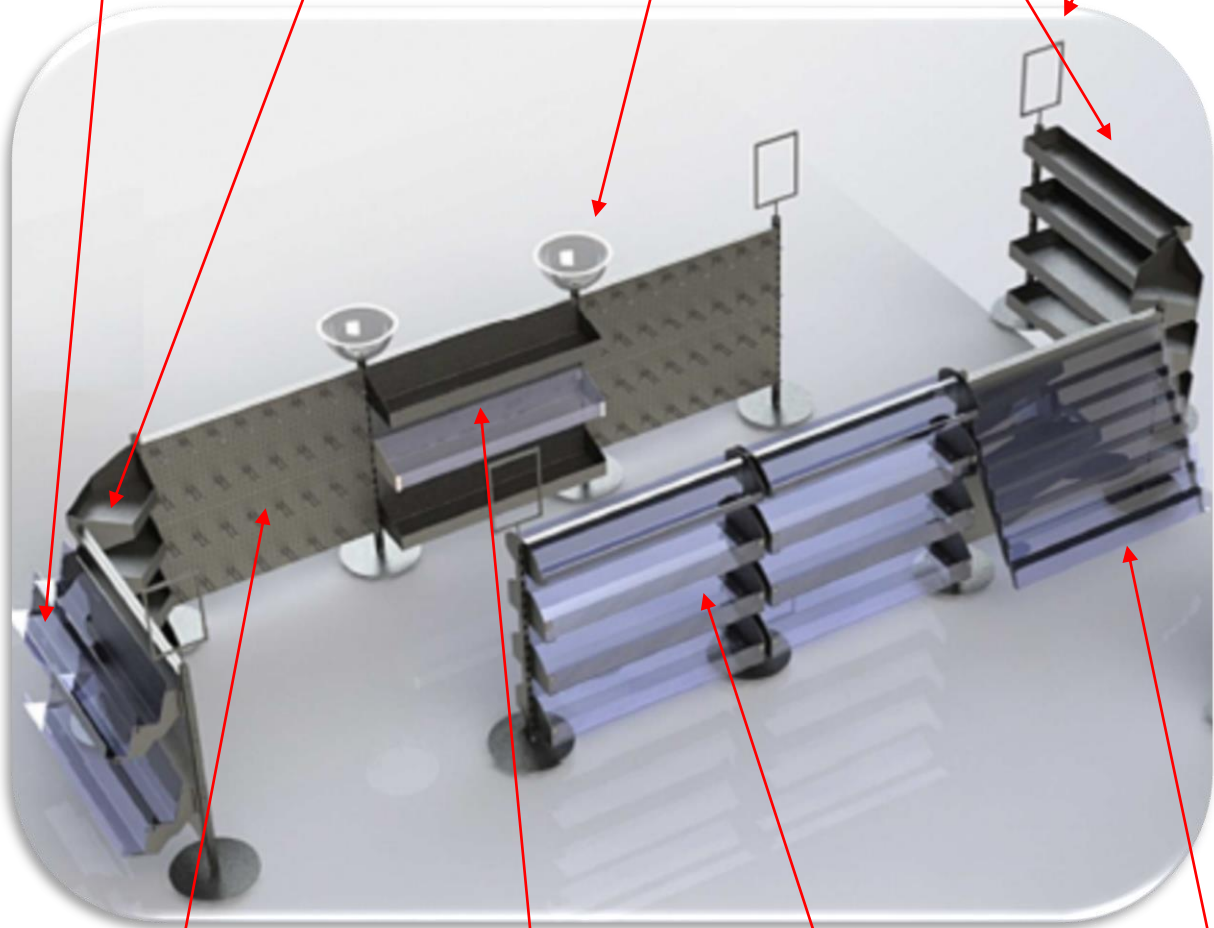

Queue System with Merchandising

- Completely Adaptable with standard Tego/Eden type Shelving systems (standard slot uprights)
- Robust Metal Frame Work (powder coated finish)
- Double Sided Shop-Ability
- Angled Corner Units (additional selling space)
- Choice of Acrylic or Metal View Through Shelves
- Trough Bin Shelving Available (high volume/bulk products)
- Compatible With Standard Cross Bars & Hooks
- Compatible With Tego/Eden Type Back Panels & Shelving
- Multi-Functional Q System Options Include
 - ❖ A4 Directional Signage
 - ❖ Magazine Shelving Options
 - ❖ Metal View Through Shelving Options
 - ❖ Acrylic View Through Shelving Options
 - ❖ Merchandising Bowl Option
 - ❖ Bulk Trough Bins
 - ❖ Standard Crossbar & Merchandising Hook Solution
 - ❖ Standard Tego/Eden Compatibility for Shelving or Back Panels
 - ❖ Increased Selling Space Using Corner Units

Extra selling
space on
corners !!

Contact office for further details....

Explore The Possibilities....

Corner Shelf
Units Giving
Extra Selling
Space

Solid
Metal
Shelves

A4
Directional
Signage

News &
Magazine
Shelving

Merchandising
Bowls

Merchandising
Hooks

Bulk
Trough
Shelving

View
Through
Shelving

Greeting
Card
Display
Shelves