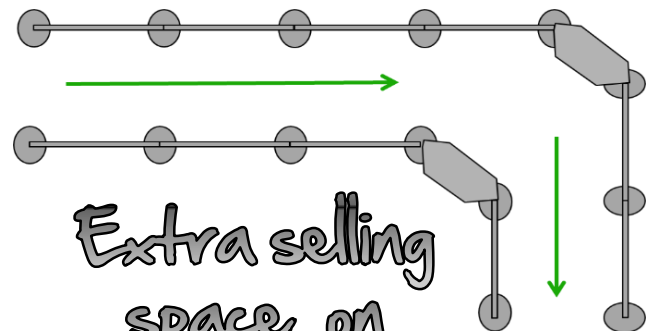

Queue System with Merchandising

- Completely Adaptable with standard Tego/Eden type Shelving systems (standard slot uprights)
- Robust Metal Frame Work (powder coated finish)
- Double Sided Shop-Ability
- Angled Corner Units (additional selling space)
- Choice of Acrylic or Metal View Through Shelves
- Trough Bin Shelving Available (high volume/bulk products)
- Compatible With Standard Cross Bars & Hooks
- Compatible With Tego/Eden Type Back Panels & Shelving
- Multi-Functional Q System Options Include
 - ❖ A4 Directional Signage
 - ❖ Magazine Shelving Options
 - ❖ Metal View Through Shelving Options
 - ❖ Acrylic View Through Shelving Options
 - ❖ Merchandising Bowl Option
 - ❖ Bulk Trough Bins
 - ❖ Standard Crossbar & Merchandising Hook Solution
 - ❖ Standard Tego/Eden Compatibility for Shelving or Back Panels
 - ❖ Increased Selling Space Using Corner Units

Extra selling
space on
corners !!

Contact office for further details....

Explore The Possibilities....

Corner Shelf
Units Giving
Extra Selling
Space

Solid
Metal
Shelves

A4
Directional
Signage

News &
Magazine
Shelving

Merchandising
Bowls

Merchandising
Hooks

Bulk
Trough
Shelving

View
Through
Shelving

Greeting
Card
Display
Shelves