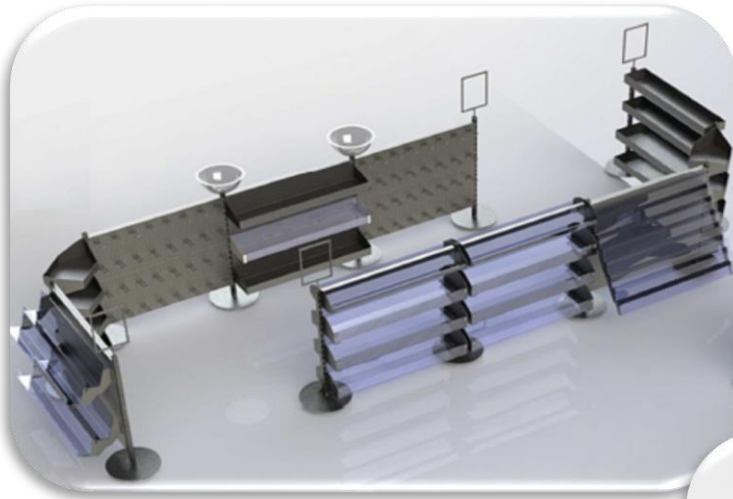

Queue System with Merchandising

- Completely Adaptable with standard Tego/Eden type Shelving systems (standard slot uprights)
- Robust Metal Frame Work (powder coated finish)
- Double Sided Shop-Ability
- Angled Corner Units (additional selling space)
- Choice of Acrylic or Metal View Through Shelves
- Trough Bin Shelving Available (high volume/bulk products)
- Compatible With Standard Cross Bars & Hooks
- Compatible With Tego/Eden Type Back Panels & Shelving
- Multi-Functional Q System Options Include
 - ❖ A4 Directional Signage
 - ❖ Magazine Shelving Options
 - ❖ Metal View Through Shelving Options
 - ❖ Acrylic View Through Shelving Options
 - ❖ Merchandising Bowl Option
 - ❖ Bulk Trough Bins
 - ❖ Standard Crossbar & Merchandising Hook Solution
 - ❖ Standard Tego/Eden Compatibility for Shelving or Back Panels
 - ❖ Increased Selling Space Using Corner Units

Extra selling
space on
corners !!

Contact office for further details....

Explore The Possibilities....

Corner Shelf
Units Giving
Extra Selling
Space

Solid
Metal
Shelves

A4
Directional
Signage

News &
Magazine
Shelving

Merchandising
Bowls

Merchandising
Hooks

Bulk
Trough
Shelving

View
Through
Shelving

Greeting
Card
Display
Shelves