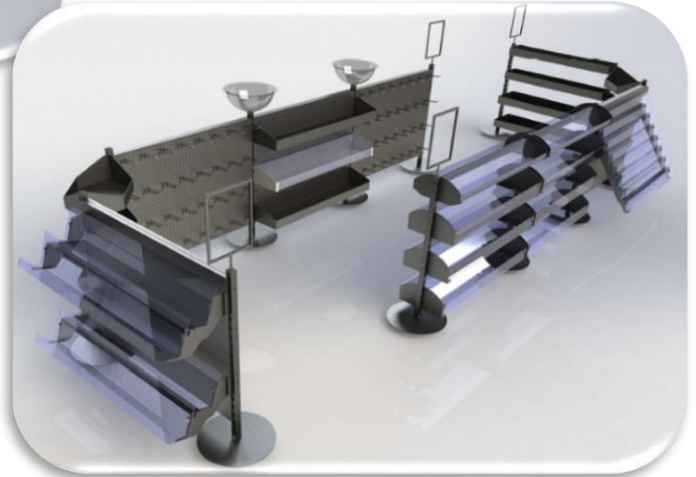

Queue System with Merchandising

- Completely Adaptable with standard Tego/Eden type Shelving systems (standard slot uprights)
- Robust Metal Frame Work (powder coated finish)
- Double Sided Shop-Ability
- Angled Corner Units (additional selling space)
- Choice of Acrylic or Metal View Through Shelves
- Trough Bin Shelving Available (high volume/bulk products)
- Compatible With Standard Cross Bars & Hooks
- Compatible With Tego/Eden Type Back Panels & Shelving
- Multi-Functional Q System Options Include
 - ❖ A4 Directional Signage
 - ❖ Magazine Shelving Options
 - ❖ Metal View Through Shelving Options
 - ❖ Acrylic View Through Shelving Options
 - ❖ Merchandising Bowl Option
 - ❖ Bulk Trough Bins
 - ❖ Standard Crossbar & Merchandising Hook Solution
 - ❖ Standard Tego/Eden Compatibility for Shelving or Back Panels
 - ❖ Increased Selling Space Using Corner Units

Extra selling
space on
corners !!

Contact office for further details....

Explore The Possibilities....

Corner Shelf
Units Giving
Extra Selling
Space

Solid
Metal
Shelves

A4
Directional
Signage

News &
Magazine
Shelving

Merchandising
Bowls

Merchandising
Hooks

Bulk
Trough
Shelving

View
Through
Shelving

Greeting
Card
Display
Shelves